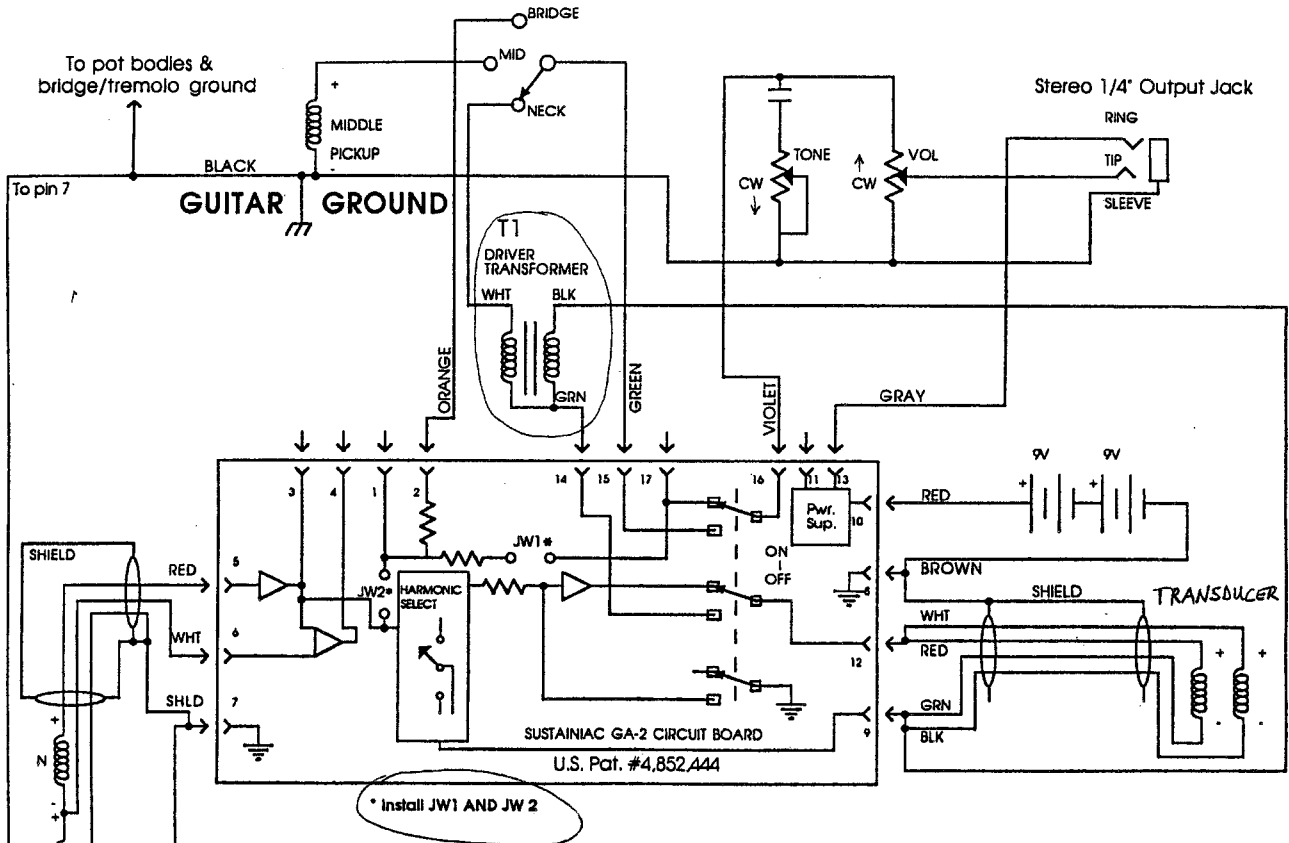

Hookup for 1 humbucker (w/coil tap), 1 single coil, & Sustainiac®

* Bridge pickup polarity shown is for a FULL SIZED HUMBUCKER.
When using a miniature blade-type humbucker, ground the NORTH coil.

PICKUP SELECTOR SWITCH OR SWITCHES

Hookup for 1 humbucker (no coil tap), 1 single coil, & Sustainiac®

* Bridge pickup polarity shown is for a FULL SIZED HUMBUCKER.
When using a miniature blade-type humbucker, ground the NORTH coil.