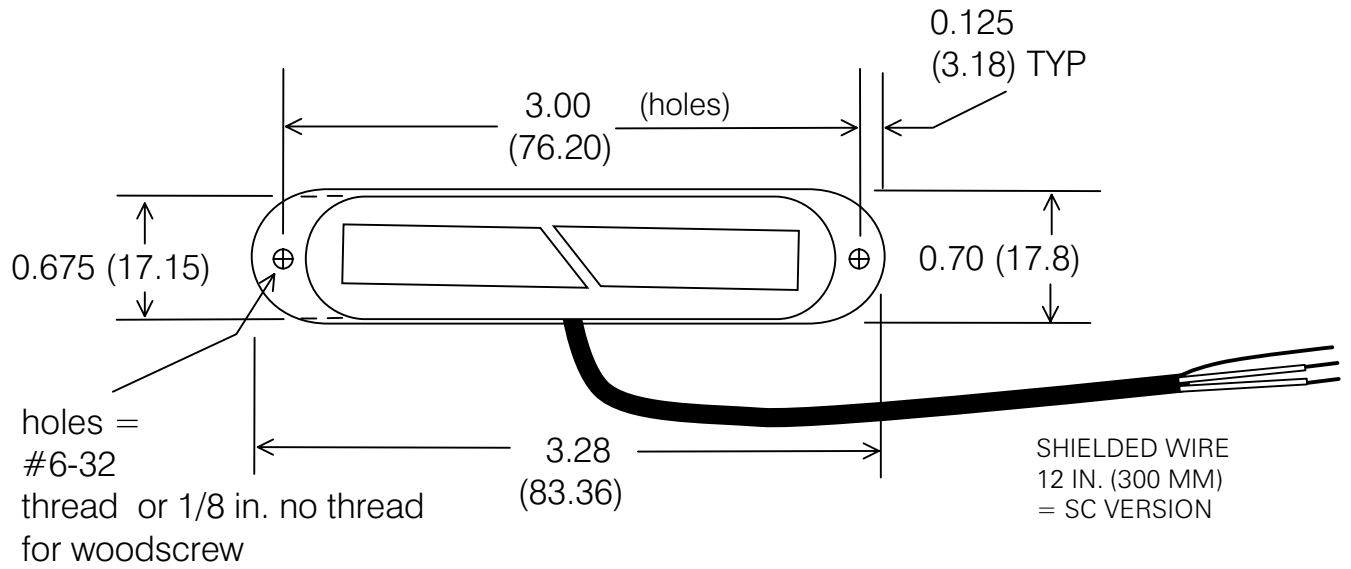

# SUSTAINIAC DRIVER DIMENSIONS

Dimensions are in inches (MM in parentheses)

NOTE: Same cover used on both HB and SC versions.  
Dummy cover used on HB version same dimensions as driver cover