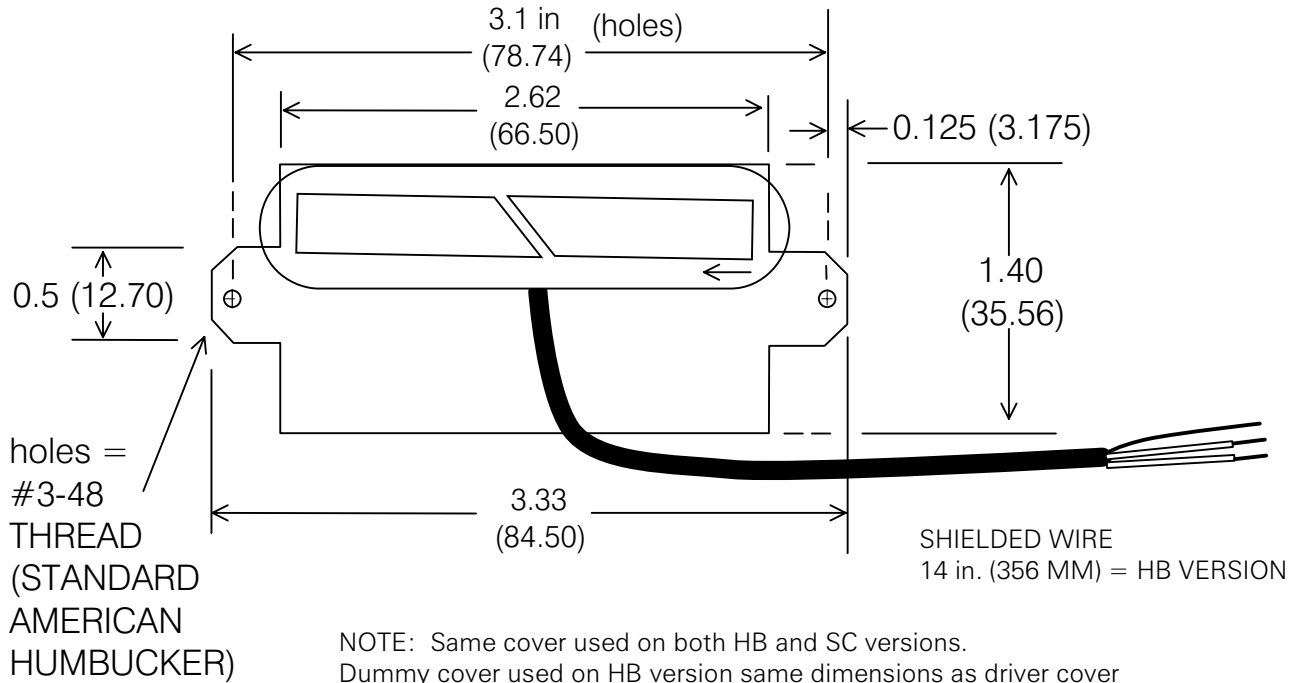

# SUSTAINIAC DRIVER DIMENSIONS

Dimensions are in inches (MM in parentheses)

NOTE: Same cover used on both HB and SC versions.  
Dummy cover used on HB version same dimensions as driver cover