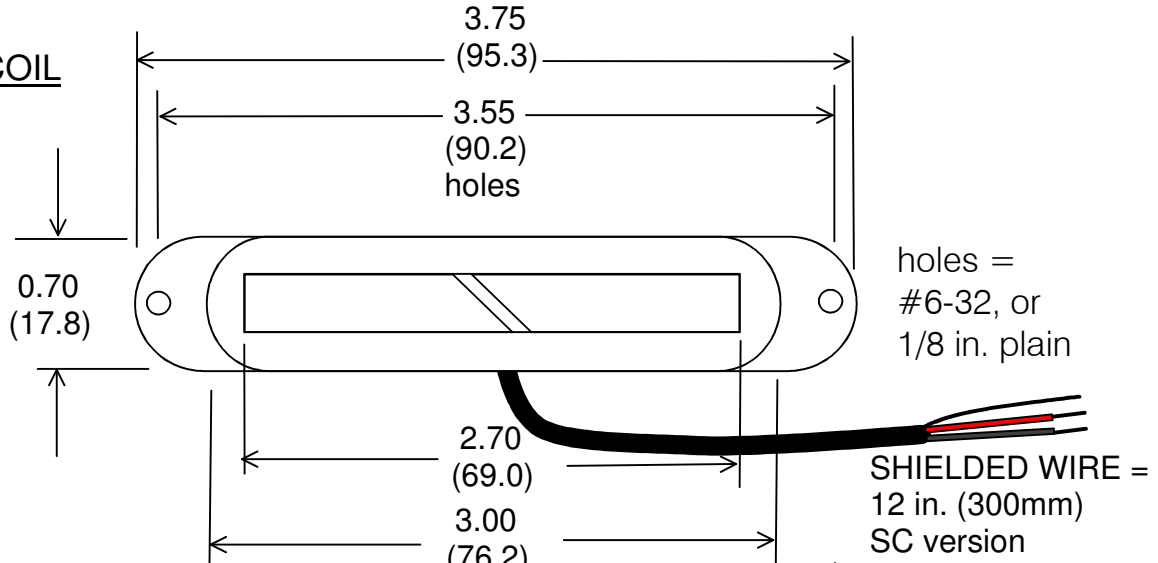

SUSTAINIAC 7-STRING GUITAR DRIVER

Dimensions are in inches (MM shown in parentheses)

SINGLE COIL SIZE

HUMBUCKER SIZE